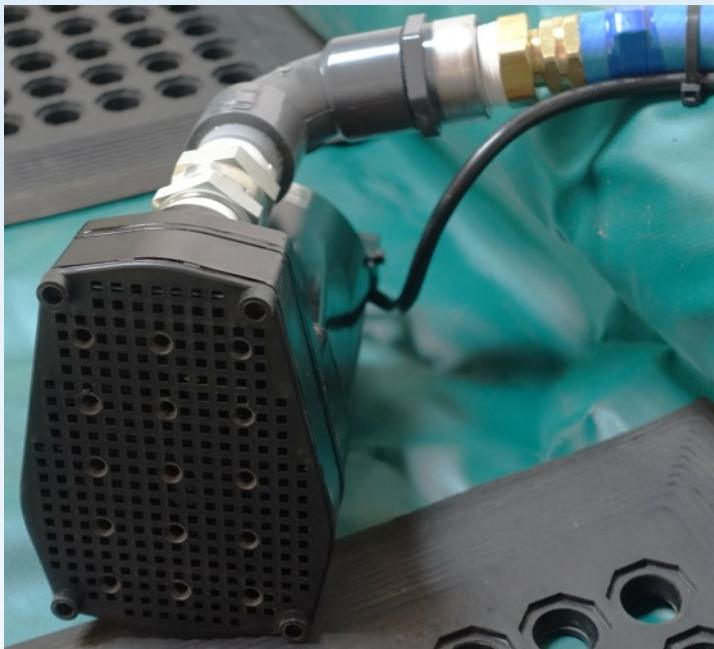

Product Detail

1/6 Horse Power, 1200 - GPH Submersible Utility Pump with 25' power cord

Features:

- ◆ Horsepower 1/6
- ◆ Flow 1200 GPH @ 1' of Head
- ◆ Cord Length 25'
- ◆ Shut Off 26.3'
- ◆ Voltage 115
- ◆ Hertz 60
- ◆ Amps 5
- ◆ Watts 380
- ◆ Weight 9.25 lbs.
- ◆ Height 8.6"
- ◆ Width 4.4"
- ◆ Length 6.1"
- ◆ Screen Intake Modified and Beveled
- ◆ Plugs into 5-min timer supplied with Porta-Pad system.

This heavy duty submersible utility pump with 25' cord will be able to handle the tough dirt and grime that is produced from washing cars and equipment.

Proper maintenance is always a key factor in the performance and longevity of your pump and the rest of the Porta-Pad equipment. TIP: Always TURN OFF any pump when no water is present to keep it cool.